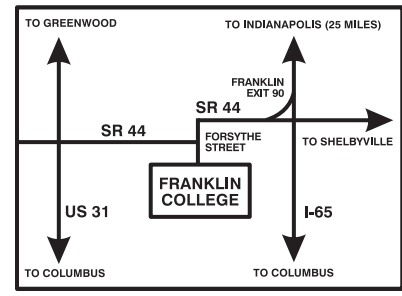

# FRANKLIN COLLEGE CAMPUS MAP

- PARKING KEY**
- NO PARKING
  - EMPLOYEE
  - STUDENT
  - RESERVED
  - VISITOR
  - COMMUTER, EMPLOYEE & VISITOR

EMERGENCY CALL BOX

**FRANKLIN COLLEGE**  
 101 Branigin Boulevard  
 Franklin, Indiana 46131  
 317-738-8000 800-852-0232  
[www.franklincollege.edu](http://www.franklincollege.edu)