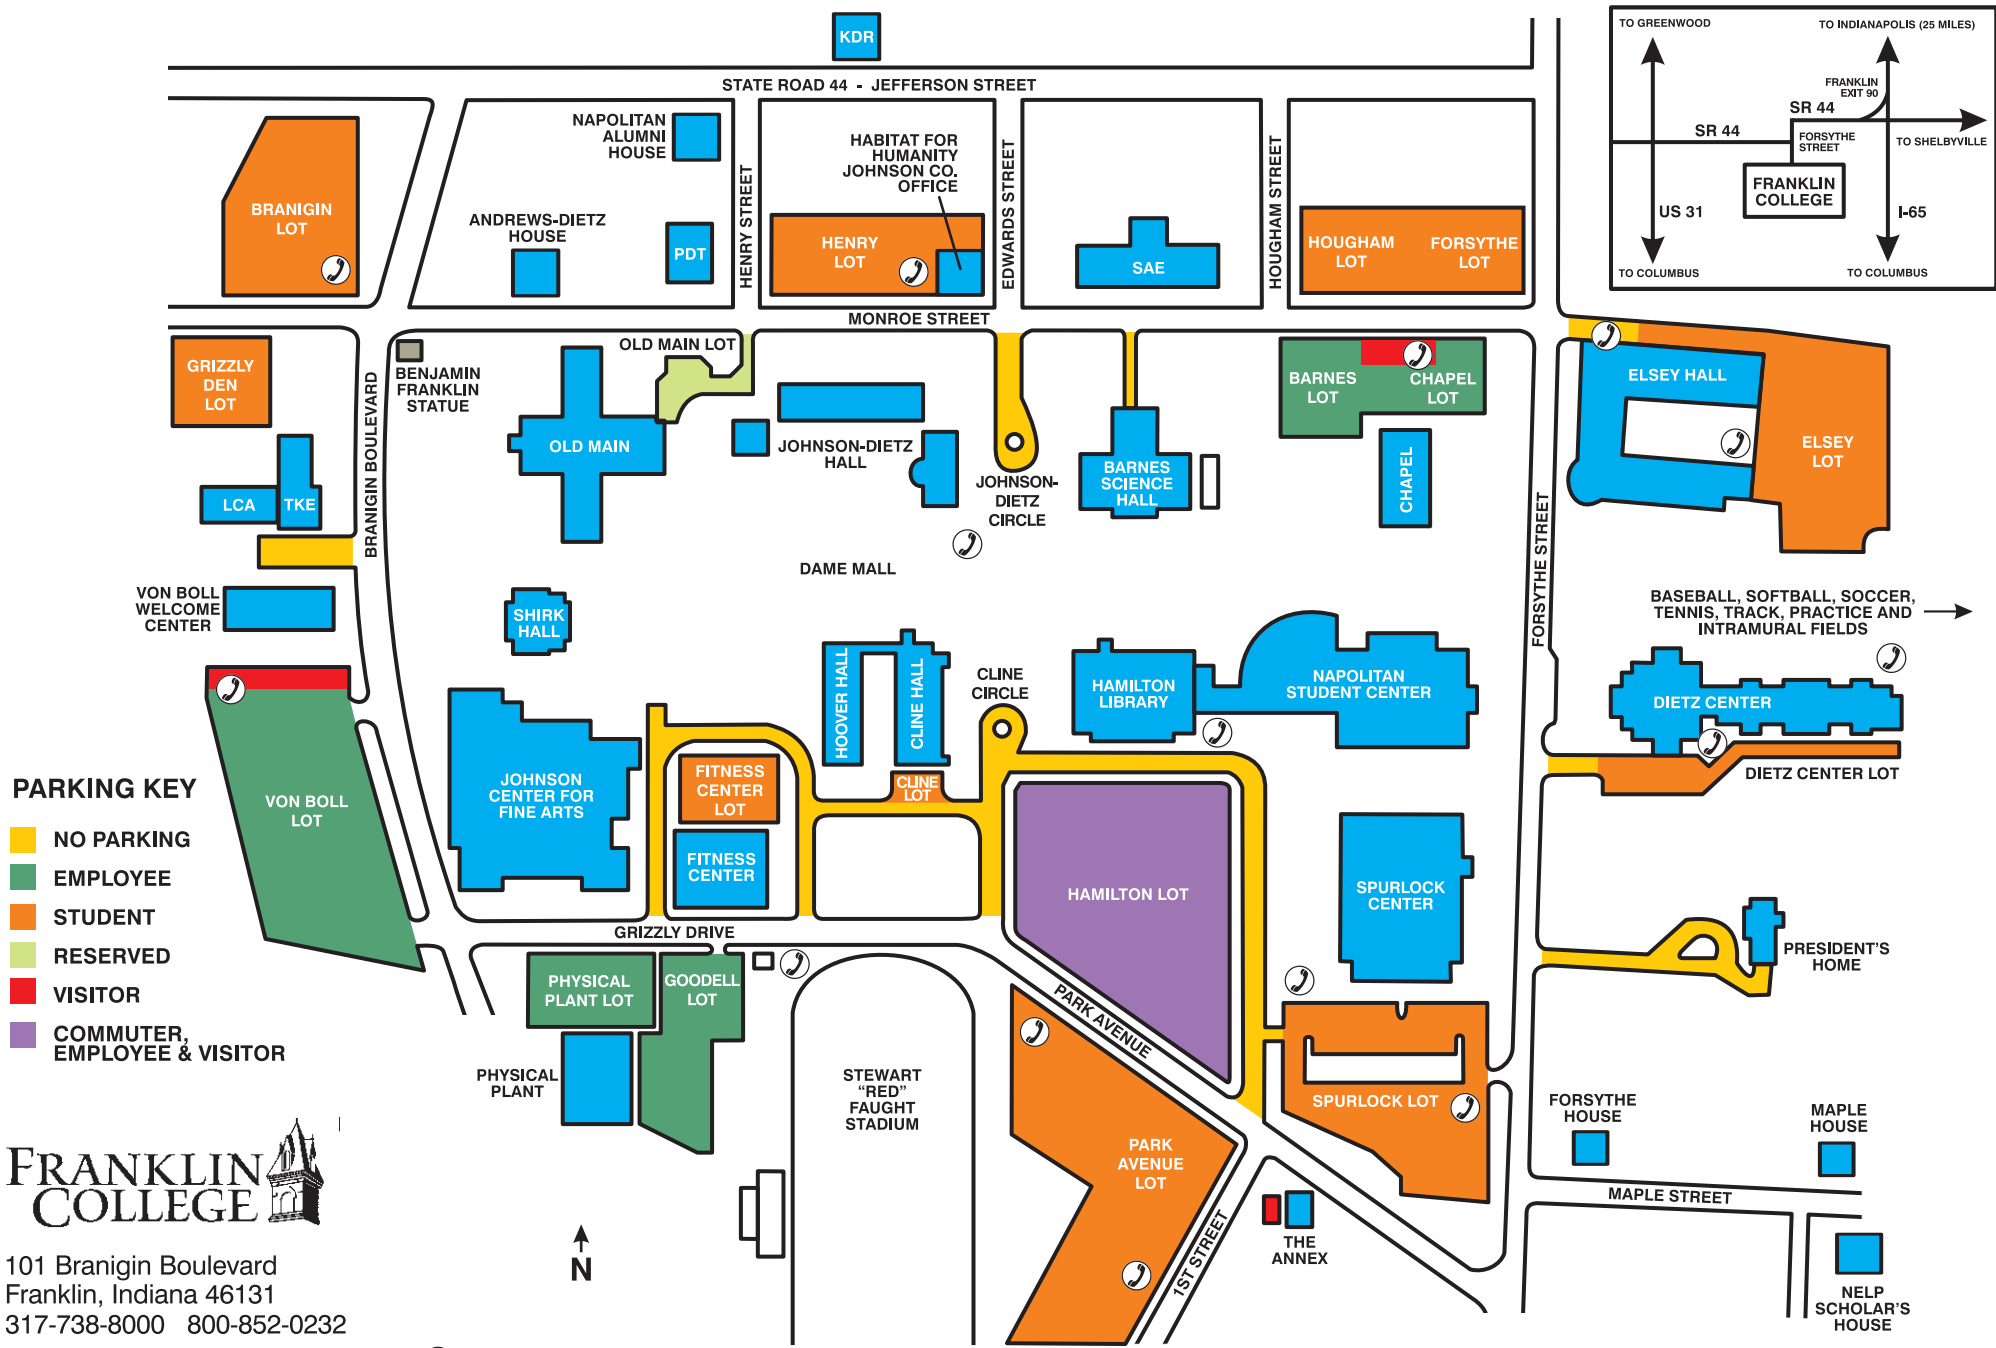

# FRANKLIN COLLEGE CAMPUS MAP

- PARKING KEY**
- NO PARKING
  - EMPLOYEE
  - STUDENT
  - RESERVED
  - VISITOR
  - COMMUTER, EMPLOYEE & VISITOR

EMERGENCY CALL BOX

**FRANKLIN COLLEGE**  
 101 Branigin Boulevard  
 Franklin, Indiana 46131  
 317-738-8000 800-852-0232  
[www.franklincollege.edu](http://www.franklincollege.edu)